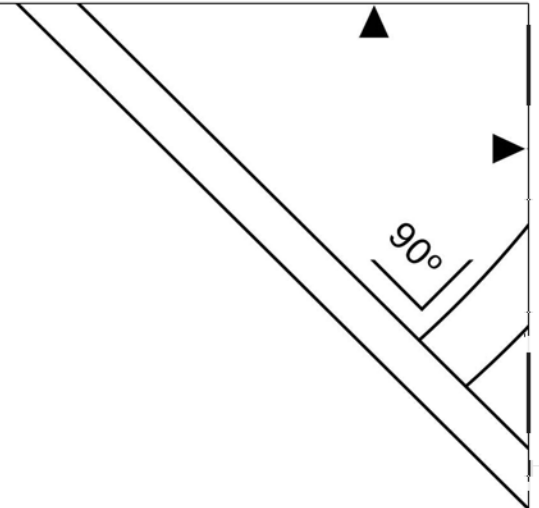

RAW EDGE

90°

Basket Puzzle Pattern for Basket Handles

This square
should measure
4x4 inches
when printed

©2020 The Quilt Show

PATTERN ASSEMBLY KEY