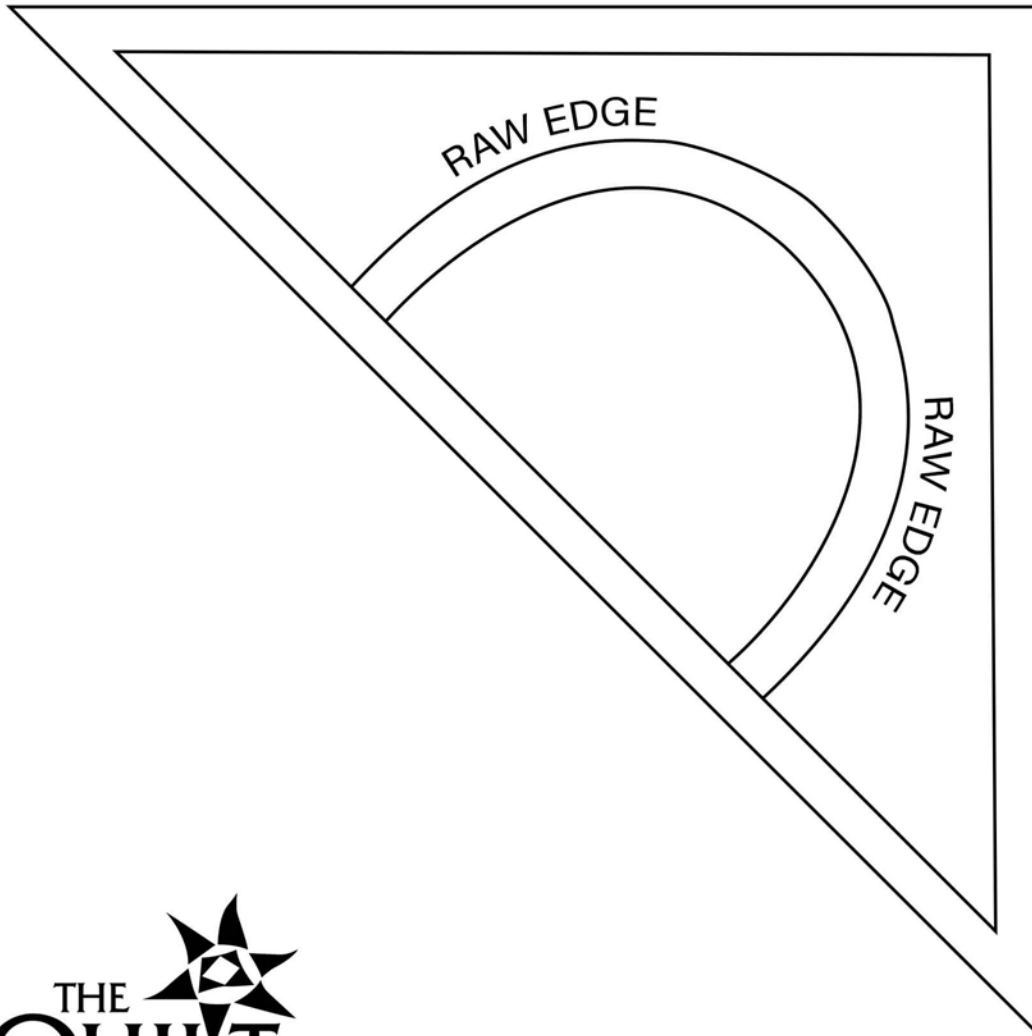

RAW EDGE

90°

Basket Puzzle Pattern for Basket Handles

This square
should measure
4x4 inches
when printed

©2020 The Quilt Show

PATTERN ASSEMBLY KEY