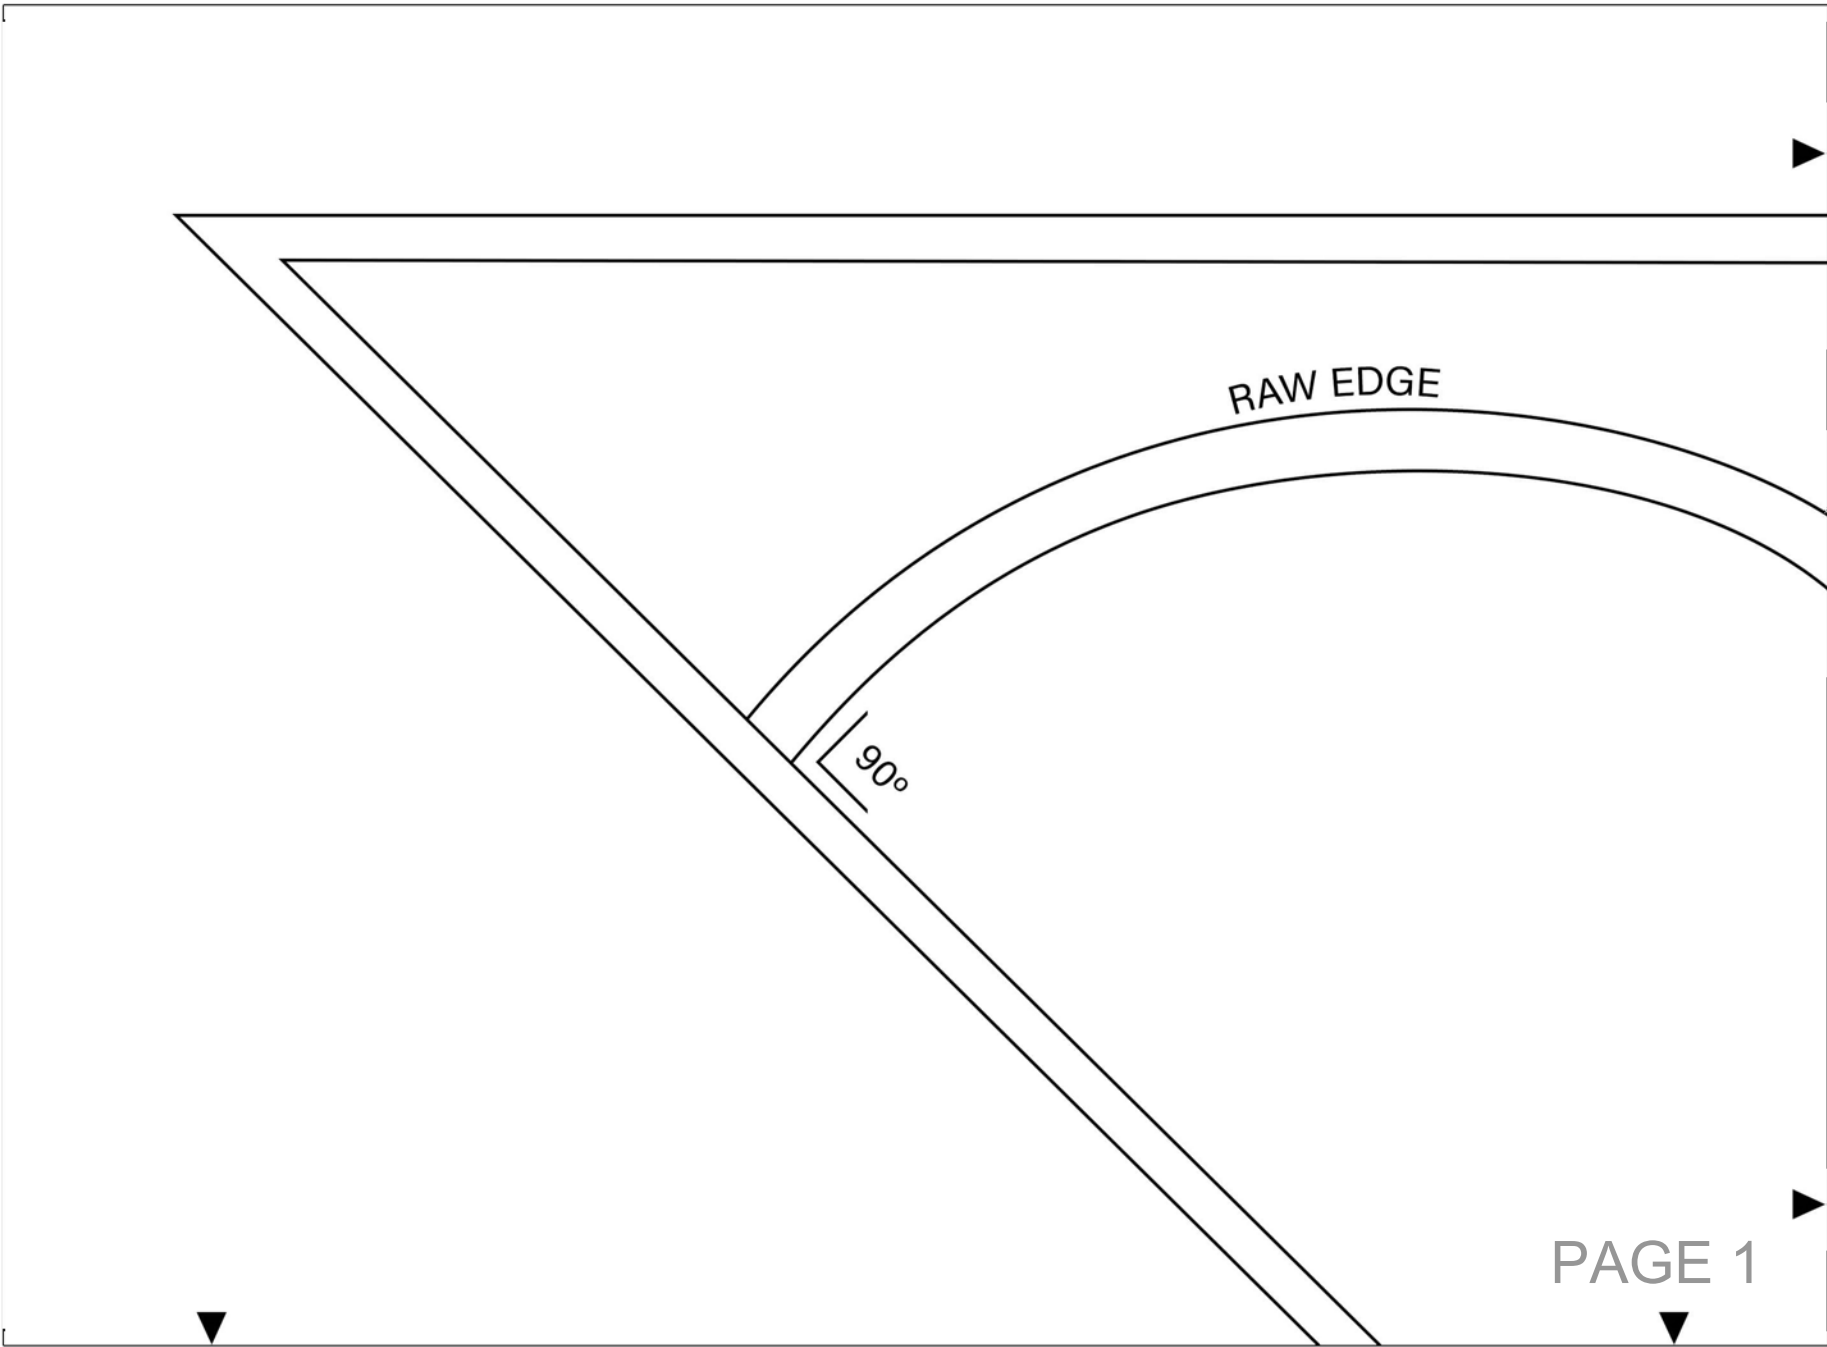

RAW EDGE

90°

Basket Puzzle Pattern for Basket Handles

This square
should measure
4x4 inches
when printed

©2020 The Quilt Show

PATTERN ASSEMBLY KEY