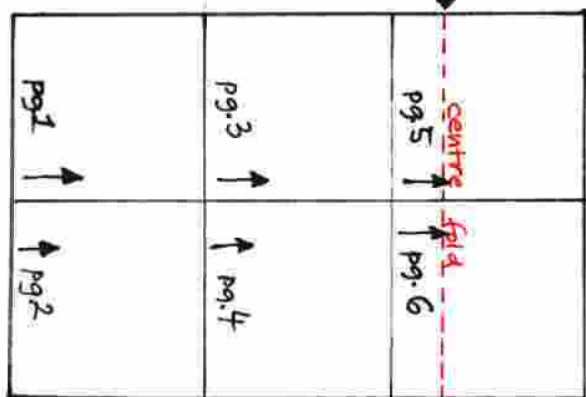

Tulip Delight Stenciled Table Runner

PATTERN SHEETS

INCLUDES:

- **6 x A4 pattern sheets (print two copies of each page)**
- **1 x A4 DIAGRAM sheet**

Tulip Delight By Esther Aliu

DIAGRAM 1

DIAGRAM 2

JOIN

DIAGRAM 3

5	6
■	4
1	2

centre fold