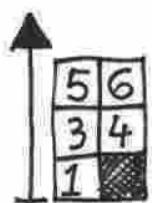

Tulip Delight Stenciled Table Runner

PATTERN SHEETS

INCLUDES:

- **6 x A4 pattern sheets (print two copies of each page)**
- **1 x A4 DIAGRAM sheet**

Tulip Delight By Esther Aliu

DIAGRAM 1

DIAGRAM 2

JOIN

DIAGRAM 3

5	6
■	4
1	2

centre fold