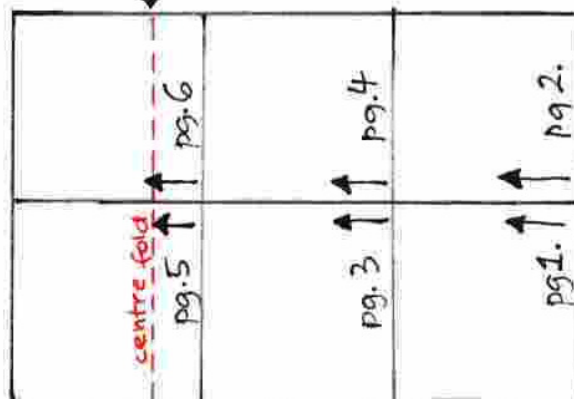

Tulip Delight Stenciled Table Runner

PATTERN SHEETS

INCLUDES:

- **6 x A4 pattern sheets (print two copies of each page)**
- **1 x A4 DIAGRAM sheet**

Tulip Delight By Esther Aliu

DIAGRAM 1

DIAGRAM 2

JOIN

DIAGRAM 3

5	6
■	4
1	2

centre fold