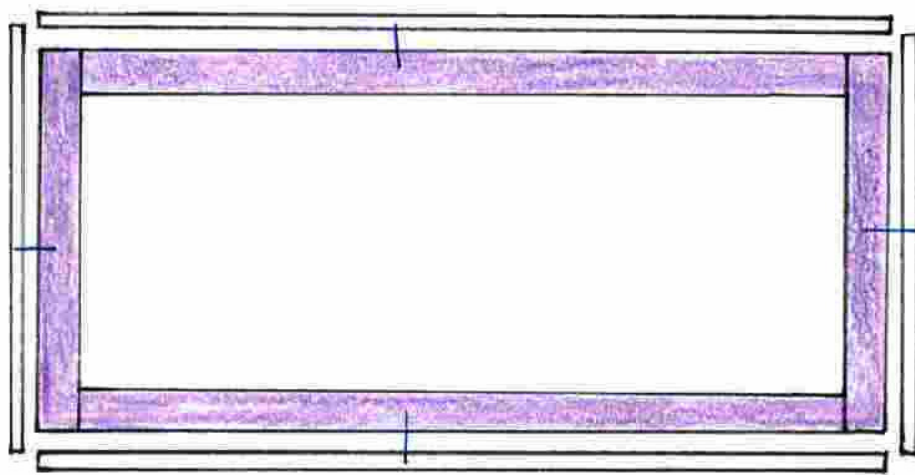

Tulip Delight Stenciled Table Runner

PATTERN SHEETS

INCLUDES:

- **6 x A4 pattern sheets (print two copies of each page)**
- **1 x A4 DIAGRAM sheet**

Tulip Delight By Esther Aliu

DIAGRAM 1

DIAGRAM 2

JOIN

DIAGRAM 3

5	6
■	4
1	2

centre fold